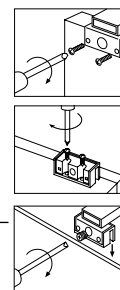

SPOTLIGHTS *Applique / Faretti / Aufsatzleuchten / Spiegelverlichting / ءاوضأ*

NEREA MATTE

Technical information

IP44 **5.5w** **350 lumens**

LED Lamp included
ABS

Kelvin Reference
6000 400 14 161
cool light

ESTHER

Technical information

IP44 **5w** **400 lumens**

LED Lamp included

Kelvin Reference
6000 400 00 121
cool light
3000 400 00 221
warm light

SOFIA

Technical information

IP44 **6.5w** **600 lumens**

LED Lamp included

Kelvin Reference
6000 400 00 141
cool light
3000 400 00 241
warm light

AINHOA

Technical information

IP44 **12w** **800 lumens**

LED Lamp included

Kelvin Reference
6000 400 00 151
cool light

NIKITA WHITE

Technical information

IP44 **10 w** **1870 lumens**

LED Lamp included

Kelvin Reference
5700 400 01 171
cool light

NAYRA WHITE

Technical information

IP44 **6 w** **780 lumens**

LED Lamp included

Kelvin Reference
5700 400 00 181
cool light

EVA

Technical information

IP44 **2x40W** **G9**

Lamp included

Kelvin Referencia
4000 400 00 011

URSA for interior columns

Technical information

IP20 **ON/OFF** **15°**

0.42 w **42 lumens**

Lamp included

Kelvin Reference
7000 400 00 600
cool light

INSTALLATION INSTRUCTIONS /

Instructions pour l'installation/ Istruzioni montaggio / Montageanleitung / Installatie-instructies / تعليمات التركيب

Power transformer included in the lamp.

NEREA, ESTHER, SOFIA, AINHOA

Wood frame / Cadre en bois/ Telaio di legno / Holzrahmen / houten frame/ بشخ راطا

Mirror / Mirrors / Specchio / Spiegel / Spiegels / آيارم