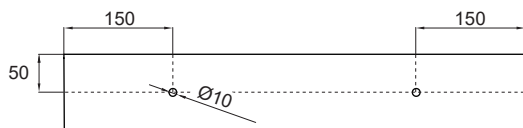

Solid surface zaforo

coycama

Superficie blanco mate.
Mate solid surface.
Résine finition "soft touch" mate.

zaforo 60

Sistema de sujeción

Tornillería incluida.
Screws included.
Vis incluses.

MADE IN
SPAIN

Solid surface zaforo