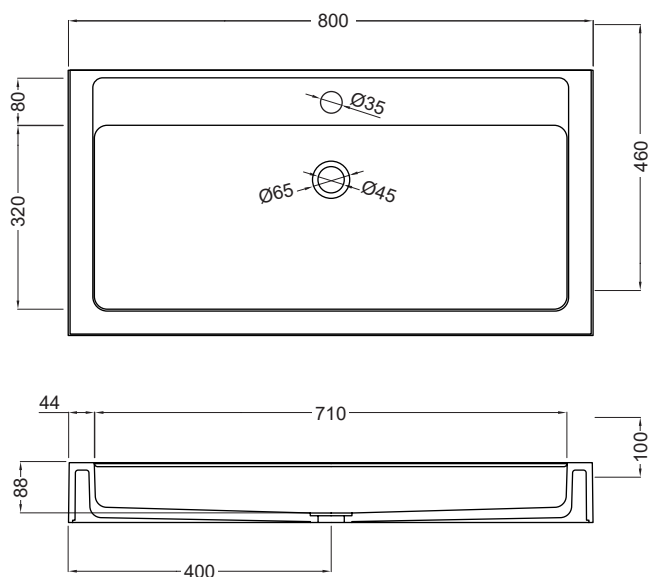

Solid surface zaforo

coycama

Superficie blanco mate.
Mate solid surface.
Résine finition "soft touch" mate.

zafiro 80

Sistema de sujección

Tornillería incluida.
Screws included.
Vis incluses.

MADE IN
SPAIN