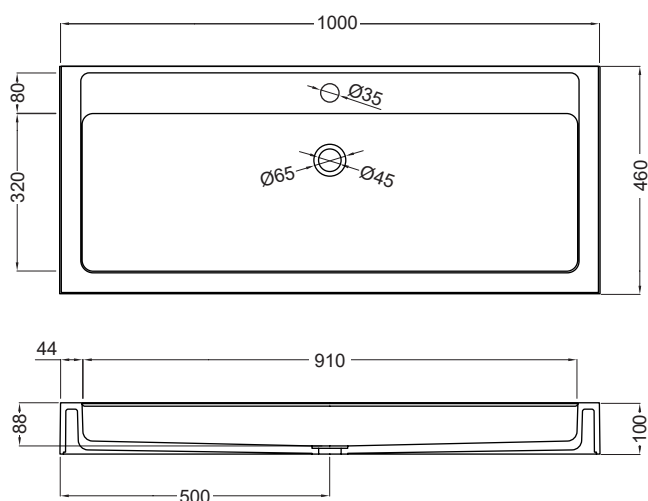

Solid surface zafiro

coycama

Superficie blanco mate.
Mate solid surface.
Résine finition "soft touch" mate.

zafiro 100

Sistema de sujeción

Tornillería incluida.
Screws included.
Vis incluses.

MADE IN
SPAIN