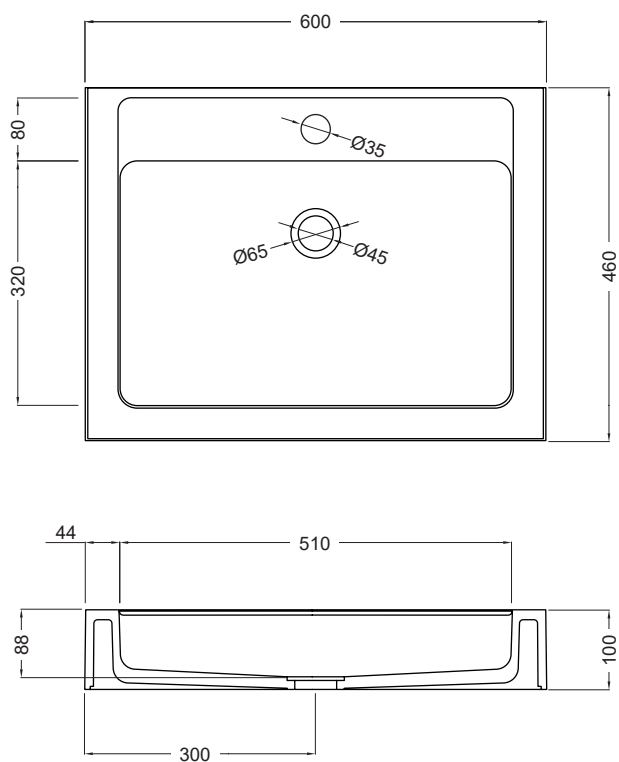

Solid surface zaforo

coycama

Superficie blanco mate.
Mate solid surface.
Résine finition "soft touch" mate.

zaforo 60

Sistema de sujeción

Tornillería incluida.
Screws included.
Vis incluses.

MADE IN
SPAIN

Solid surface zaforo