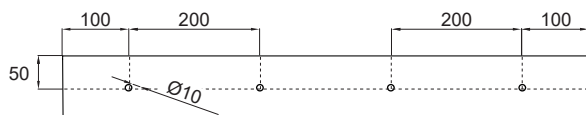

coycama

Superficie blanco mate.
Mate solid surface.
Résine finition "soft touch" mate.

zafiro 80

Sistema de sujección

Tornillería incluida.
Screws included.
Vis incluses.

MADE IN
SPAIN

Solid surface zafiro

coycama