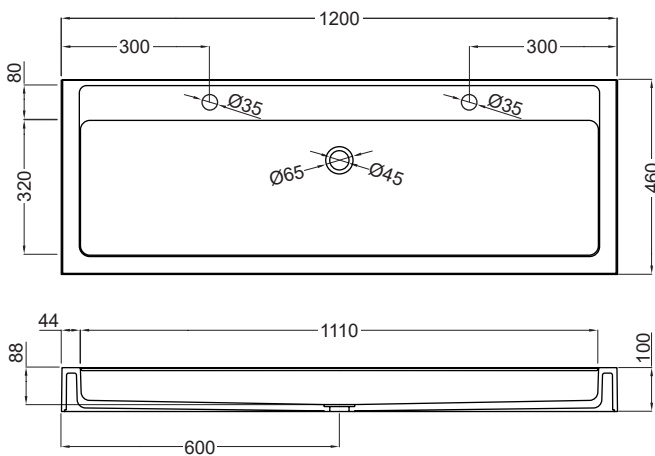

zaforo 120

1 grifo

Sistema de sujeción

Tornillería incluida.
Screws included.
Vis incluses.

MADE IN
SPAIN

Solid surface zaforo

coycama

Superficie blanco mate.
Mate solid surface.
Résine finition "soft touch" mate.

zaforo 120

2 grifos

Sistema de sujección

Tornillería incluida.
Screws included.
Vis incluses.

MADE IN
SPAIN