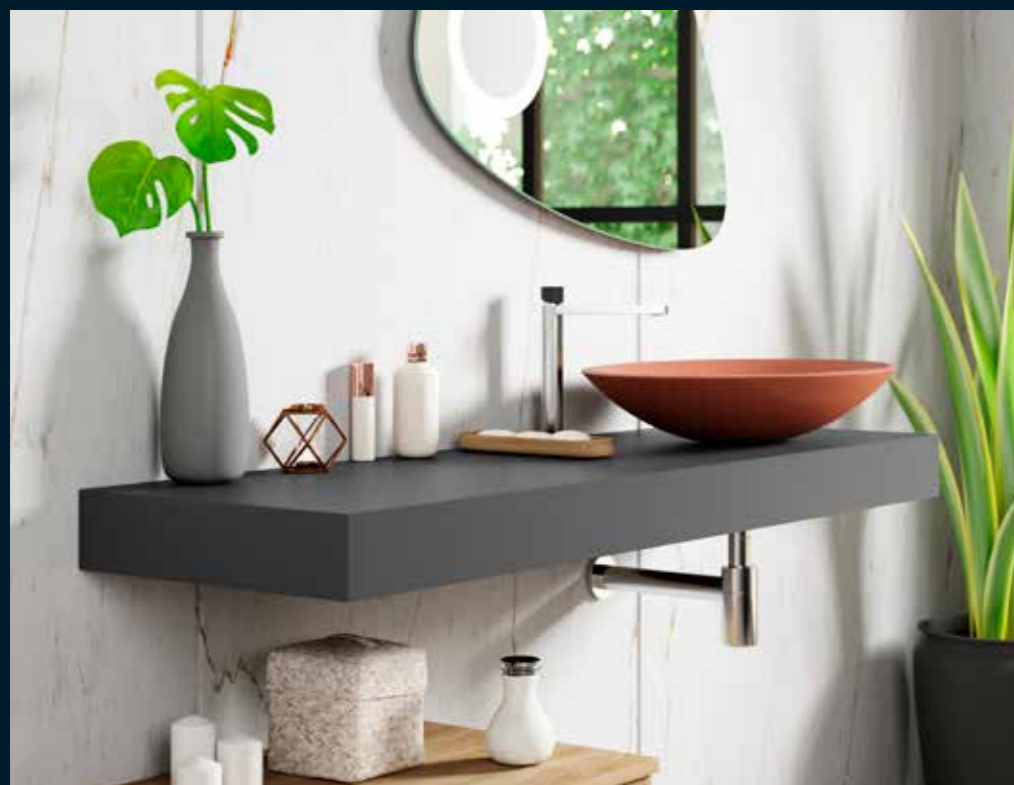

Plinthead countertop 140 cm. | Anthracite.
Orbit | Sunset.

masai | orbit

Countertop basins
Aufsatzwaschbecken
Lavabi da appoggio