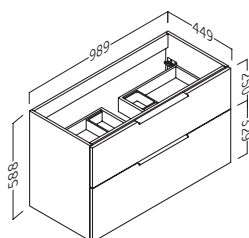

galsaky 100 (39.4")

Acabados	Referencia
Blanco brillo	151 01 100 (X)
Roble natural	151 24 100 (X)
Pino gris	151 37 100 (X)
Moka mate	151 74 100 (X)
Mist mate	151 71 100 (X)
Sunset mate	151 48 100 (X)
Island mate	151 49 100 (X)

Sustituir la X por la referencia de color:

- Tirador cromo (C)
- Tirador negro (N)
- Tirador oro (G)