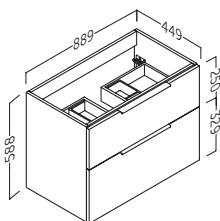

galsaky 90 (35.43")

Acabados	Referencia
Blanco brillo	151 01 090 (X)
Roble natural	151 24 090 (X)
Pino gris	151 37 090 (X)
Moka mate	151 74 090 (X)
Mist mate	151 71 090 (X)
Sunset mate	151 48 090 (X)
Island mate	151 49 090 (X)

Sustituir la X por la referencia de color:

- Tirador cromo (C)
- Tirador negro (N)
- Tirador oro (G)