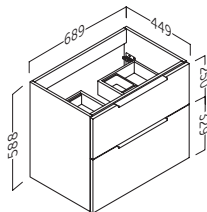

galsaky 70 (27.5")

Acabados	Referencia
Blanco brillo	151 01 070 (X)
Roble natural	151 24 070 (X)
Pino gris	151 37 070 (X)
Moka mate	151 74 070 (X)
Mist mate	151 71 070 (X)
Sunset mate	151 48 070 (X)
Island mate	151 49 070 (X)

Sustituir la X por la referencia de color:

- Tirador cromo (C)
- Tirador negro (N)
- Tirador oro (G)