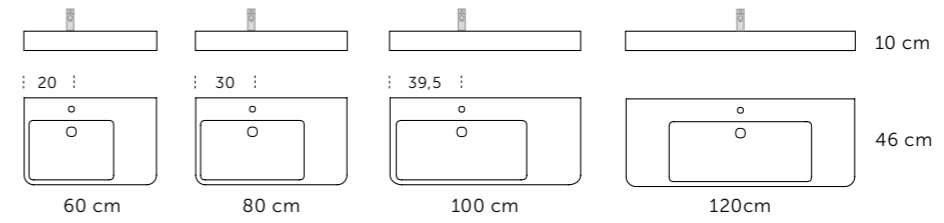

production time: 25 days.

- The Basin is made of solid surface material "mineral grains of quartz" painted with our 18 Resin different colours "polyurethane acrylic paint". Easy installation system included.

- Option towel holder: The position of the towel holder can be lateral or frontal.

- The shelf that it is under the basin is made of MDF lacquered with the same 18 resin colours. Invisible supports are included.