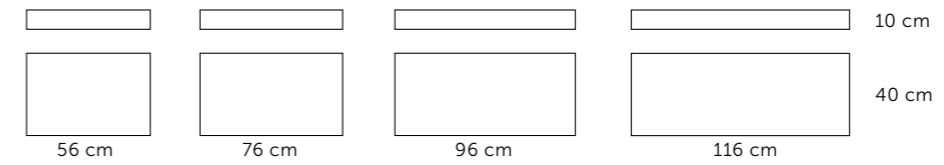

production time: 25 days.

- The Basin is made of solid surface material "mineral grains of quartz" painted with our 18 Resin different colours "polyurethane acrylic paint". Easy installation system included.

- Option towel holder: The position of the towel holder can be lateral or frontal.

- The shelf that it is under the basin is made of MDF lacquered with the same 18 resin colours. Invisible supports are included.